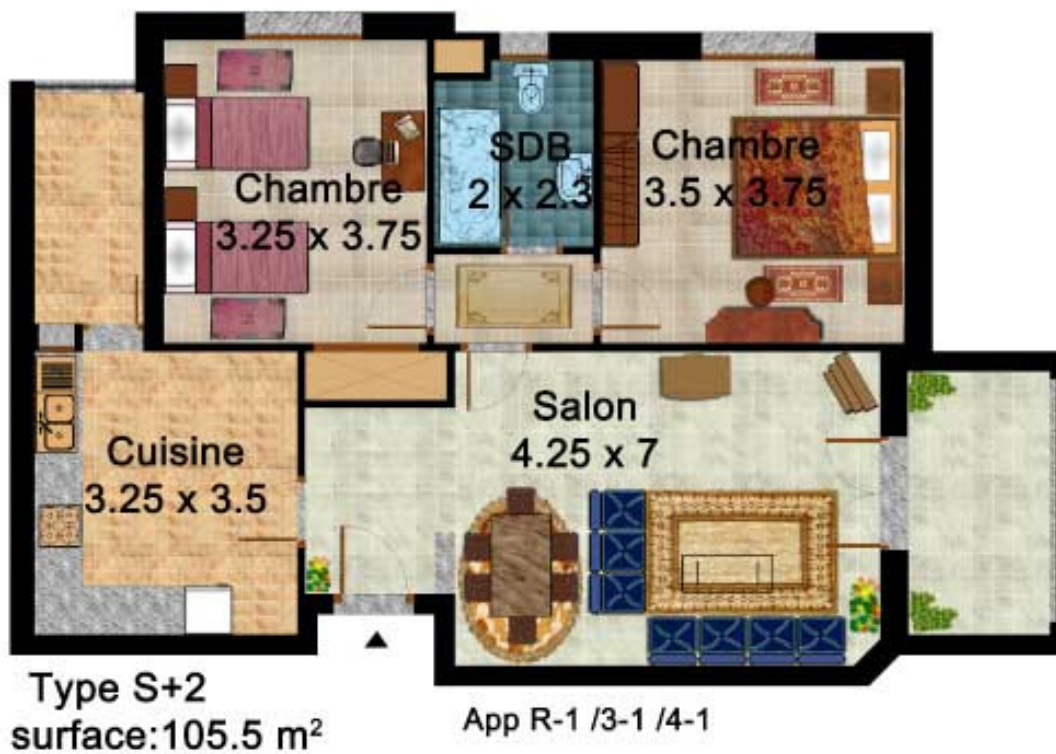

Residence Khadija
Plans des S+2

Boumhel Ezzahra El Bassatine – Tunisie

Type S+2
surface: 103.5m²
App R-2 / 1-2 / 2-2
3-2 / 4-2

Type S+2
surface: 104.5m²

App R-4 / 1-4 / 2-4